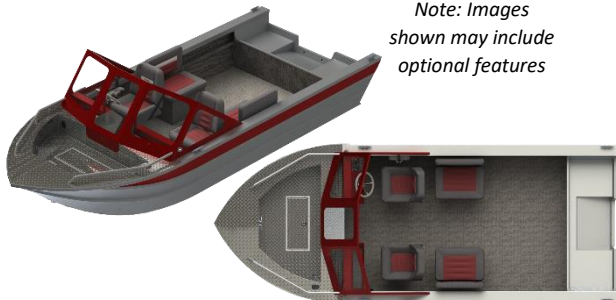

Inland Series: MY2021 205 RUSH

THUNDER JET

Base Boat Specifications

Length	20' 5"
L.O.A.	20' 5"
Beam Width	86"
Side Height	31"
Cockpit Depth	25"
Chine Width	69"
Bottom Width	72"
Minimum/Maximum HP	90 / 150
Max Persons Capacity	6
Fuel Capacity	27 USG
Motor Length	25"
Hull Deadrise	14 Degrees

EZ Loader 3100 lb. Capacity Galvanized Single Axle
Bunk Trailer Includes: Torsion Suspension; 14" Wheels; (2) Carpeted Bunks w/ Slick Bunk Caps; Tongue Jack; Hydraulic Surge Disc Brakes

Standard Hull Features

Standard Interior Features

(2) Folding Seats on Pedestals w/ Locking Swivel
Adjustable Driver's Seat Slider
Open Glove Box
Sport Steering Wheel
Welded Passenger Grab Rail
Welded High Mount Windshield Grab Rails
Diamond Tread Bow Step w/ Storage Box
Under Dash Storage Trays
(2) Full Length Welded Side Storage Trays
(4) Cup Holders
Full Marine Carpeted Sound Dampening Side Walls
Premium Marine Vinyl Decking

Standard Color & Graphics

Color Matched Painted Dash & Windshield
Raised Domed Logos
Flat Vinyl Model Designators

Optional Features

Folding Top w/ Side & Aft Curtains
(2) Storage Box Bench Seats w/ Removable Backrests
Floor Storage Compartments
Washdown
Upgraded Fish Seats
Multiple Paint & Graphics Configurations
See Dealer for Additional Options