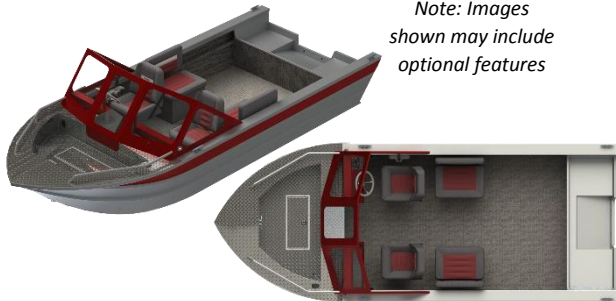

Inland Series: MY2020 205 RUSH

THUNDER JET

Base Boat Specifications

Length	20' 5"
L.O.A.	20' 5"
Beam Width	86"
Side Height	31"
Cockpit Depth	25"
Chine Width	69"
Bottom Width	72"
Fuel Capacity	29 USG
Motor Length	25"
Maximum HP	150
Max Persons Capacity	6
Hull Deadrise	14 Degrees

Note: Images shown may include optional features

Aluminum Thickness

Side	0.125" / 5052 Aluminum Alloy
Bottom	0.160" / 5086 Aluminum Alloy
Transom	0.160" / 5052 Aluminum Alloy

Basic Power

Mercury 90EXLPT EFI 4 stroke

Standard Rigging Features

Analog Fuel Dash Instrumentation
Mechanical Throttle/Shift
No Feedback Single Cable Steering System
Switch Panel
Electric Horn
12V Power Point
Marine Wiring Harness w/ Water Tight Connections
LED Navigation Lights Package
Electric Bilge Pump w/ Auto Float Switch
Conduit Under Bow Deck for Running Wiring
Pantographic Self-Parking Driver Side Windshield Wiper

Standard Interior Features

(2) Folding Seats on Pedestals w/ Locking Swivel
Adjustable Driver's Seat Slider
Open Glove Box
Sport Steering Wheel
Welded Passenger Grab Rail
Welded High Mount Windshield Grab Rails
Diamond Tread Bow Step w/ Storage
(2) Full Length Welded Side Storage Trays
(2) Cup Holders
Full Marine Carpeted Sound Dampening Side Walls
Premium Marine Vinyl Decking