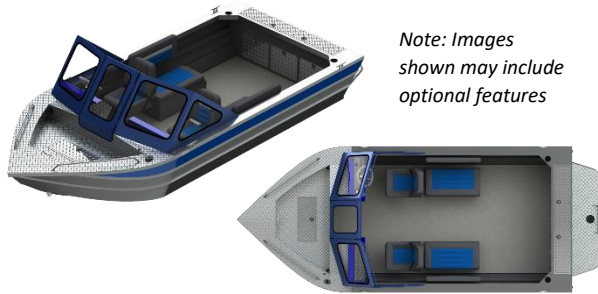

Inland Series: MY2021 185 LUXOR

THUNDER JET

Base Boat Specifications

Length	18' 5"
L.O.A.	20' 10"
Beam Width	96"
Side Height	34.5"
Cockpit Depth	28.5"
Chine Width	80"
Bottom Width	84"
Minimum/Maximum HP	115 / 150
Max Persons Capacity	6
Fuel Capacity	50 USG
Motor Length	25"
Hull Deadrise	All New 16° Progressive TJ-X High Performance Hull

Aluminum Thickness

Side	0.125" / 5052 Aluminum Alloy
Bottom	0.190" / 5086 Aluminum Alloy
Transom	0.250" / 5052 Aluminum Alloy

Basic Power

Mercury 115EXLPT EFI 4 Stroke
Note: Does not include prop

Basic Trailer

EZ Loader 3100 lb. Capacity Galvanized Single Axle
Bunk Trailer Includes: Spring Suspension; 14" Wheels;
(2) Carpeted Bunks w/ Slick Bunk Caps; Tongue Jack;
Hydraulic Surge Disc Brakes

Standard Hull Features

Standard Interior Features

(2) Folding Fish Seats on Locking Swivels
Adjustable Driver's Seat Slider
(2) 36" Storage Box Bench Seats w/ Removable
Backrests
Open Glove Box
Sport Steering Wheel
Welded Passenger Grab Rail
Welded High Mount Windshield Grab Rails
(3) Locking Interior Transom Access Hatches
Diamond Tread Bow Step w/ Storage Box
Under Dash Storage Trays
(2) Full Length Welded Side Storage Trays
(8) Cup Holders
Full Marine Carpeted Sound Dampening Side Walls
Premium Marine Vinyl Decking