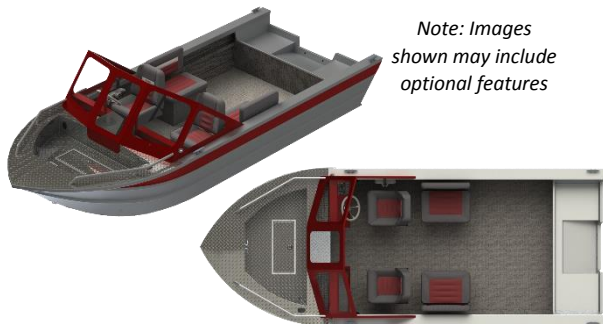

Inland Series: MY2020 186 RUSH

THUNDER JET

Base Boat Specifications

Length	18' 6"
L.O.A.	18' 6"
Beam Width	86"
Side Height	31"
Cockpit Depth	25"
Chine Width	69"
Bottom Width	72"
Fuel Capacity	29 USG
Motor Length	25"
Maximum HP	115
Max Persons Capacity	6
Hull Deadrise	14 Degrees

Aluminum Thickness

Side	0.100" / 5052 Aluminum Alloy
Bottom	0.160" / 5086 Aluminum Alloy
Transom	0.160" / 5086 Aluminum Alloy

Basic Power

Mercury 90EXLPT EFI 4 stroke

Note: Does not include prop

Basic Trailer

EZ Loader 3100 lb. Capacity Galvanized Single Axle

Bunk Trailer Includes: Spring Suspension; 14" Wheels;

(2) Carpeted Bunks w/ Slick Bunk Caps; Tongue Jack;

Hydraulic Surge Disc Brakes

Standard Hull Features

Standard Interior Features

(2) Folding Fish Seats on Pedestal w/ Locking Swivel
Adjustable Driver's Seat Slider
Open Glove Box
Sport Steering Wheel
Welded Passenger Grab Rail
Welded High Mount Windshield Grab Rails
Diamond Tread Bow Step w/ Storage
(2) Full Length Welded Side Storage Trays
(2) Cup Holders
Full Marine Carpeted Sound Dampening Side Walls
Premium Marine Vinyl Decking