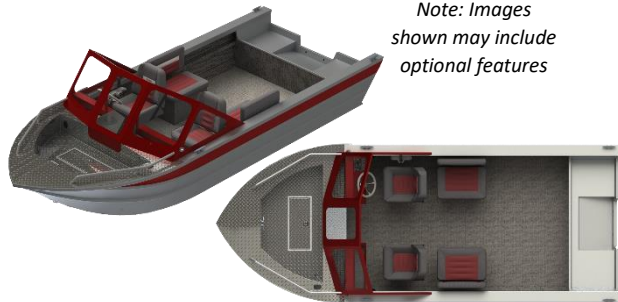

Inland Series: MY2022 205 RUSH

THUNDER JET

Base Boat Specifications

Length	20' 5"
L.O.A.	20' 5"
Beam Width	86"
Side Height	31"
Cockpit Depth	25"
Chine Width	69"
Bottom Width	72"
Minimum/Maximum HP	90 / 150
Max Persons Capacity	6
Fuel Capacity	27 USG
Motor Length	25"
Hull Deadrise	14 Degrees

EZ Loader 3100 lb. Capacity Galvanized Single Axle
Bunk Trailer Includes: Torsion Suspension; 14" Wheels; (2) Carpeted Bunks w/ Slick Bunk Caps; Tongue Jack; Hydraulic Surge Disc Brakes

Standard Hull Features

Standard Interior Features

(2) Folding Seats on Pedestals w/ Locking Swivel
Adjustable Driver's Seat Slider
Open Glove Box
Sport Steering Wheel
Welded Passenger Grab Rail
Welded High Mount Windshield Grab Rails
Diamond Tread Bow Step w/ Storage Box
Under Dash Storage Trays
(2) Full Length Welded Side Storage Trays
(4) Cup Holders
Full Marine Carpeted Sound Dampening Side Walls
Premium Marine Vinyl Decking

Standard Color & Graphics

Color Matched Painted Dash & Windshield
Raised Domed Logos
Flat Vinyl Model Designators

Optional Features

Folding Top w/ Side & Aft Curtains
(2) Storage Box Bench Seats w/ Removable Backrests
Floor Storage Compartments
Washdown
Upgraded Fish Seats
Multiple Paint & Graphics Configurations
See Dealer for Additional Options