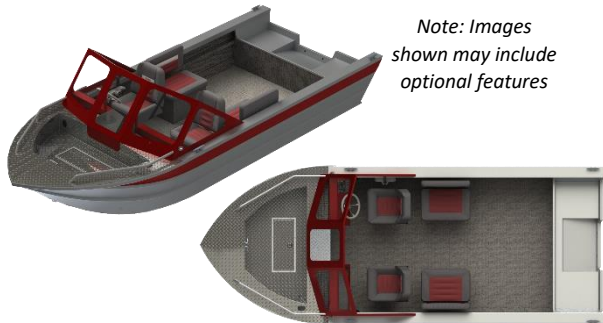

Inland Series: MY2022 186 RUSH

THUNDER JET

Base Boat Specifications

Length	18' 6"
L.O.A.	18' 6"
Beam Width	86"
Side Height	31"
Cockpit Depth	25"
Chine Width	69"
Bottom Width	72"
Minimum/Maximum HP	90 / 115
Max Persons Capacity	6
Fuel Capacity	27 USG
Motor Length	25"
Hull Deadrise	14 Degrees

Note: Does not include prop

Basic Trailer

EZ Loader 3100 lb. Capacity Galvanized Single Axle

Bunk Trailer Includes: Spring Suspension; 14" Wheels;

(2) Carpeted Bunks w/ Slick Bunk Caps; Tongue Jack;

Hydraulic Surge Disc Brakes

Standard Interior Features

(2) Folding Fish Seats on Pedestal w/ Locking Swivel
Adjustable Driver's Seat Slider
Open Glove Box
Sport Steering Wheel
Welded Passenger Grab Rail
Welded High Mount Windshield Grab Rails
Diamond Tread Bow Step w/ Storage Box
Under Dash Storage Trays
(2) Full Length Welded Side Storage Trays
(4) Cup Holders
Full Marine Carpeted Sound Dampening Side Walls
Premium Marine Vinyl Decking

Standard Color & Graphics

Color Matched Painted Dash & Windshield
Raised Domed Logos
Flat Vinyl Model Designators

Optional Features

Folding Top w/ Side & Aft Curtains
(2) Storage Box Bench Seats w/ Removable Backrests
Floor Storage Compartments
Washdown
Upgraded Fish Seats
Multiple Paint & Graphics Configurations
See Dealer for Additional Options