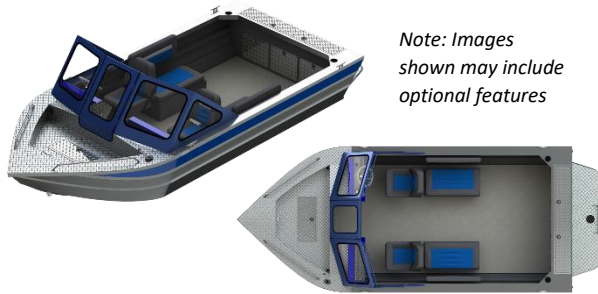

Inland Series: MY2022 185 LUXOR

THUNDER JET

Base Boat Specifications

Length	18' 5"
L.O.A.	20' 10"
Beam Width	96"
Side Height	34.5"
Cockpit Depth	28.5"
Chine Width	80"
Bottom Width	84"
Minimum/Maximum HP	115 / 150
Max Persons Capacity	6
Fuel Capacity	50 USG
Motor Length	25"
Hull Deadrise	All New 16° Progressive TJ-X High Performance Hull

Aluminum Thickness

Side	0.125" / 5052 Aluminum Alloy
Bottom	0.190" / 5086 Aluminum Alloy
Transom	0.250" / 5052 Aluminum Alloy

Basic Power

Mercury 115EXLPT EFI 4 Stroke
Note: Does not include prop

Basic Trailer

EZ Loader 3100 lb. Capacity Galvanized Single Axle
Bunk Trailer Includes: Spring Suspension; 14" Wheels;
(2) Carpeted Bunks w/ Slick Bunk Caps; Tongue Jack;
Hydraulic Surge Disc Brakes

Standard Hull Features

Standard Interior Features

(2) Folding Fish Seats on Locking Swivels
Adjustable Driver's Seat Slider
(2) 36" Storage Box Bench Seats w/ Removable
Backrests
Open Glove Box
Sport Steering Wheel
Welded Passenger Grab Rail
Welded High Mount Windshield Grab Rails
(3) Locking Interior Transom Access Hatches
Diamond Tread Bow Step w/ Storage Box
Under Dash Storage Trays
(2) Full Length Welded Side Storage Trays
(8) Cup Holders
Full Marine Carpeted Sound Dampening Side Walls
Premium Marine Vinyl Decking