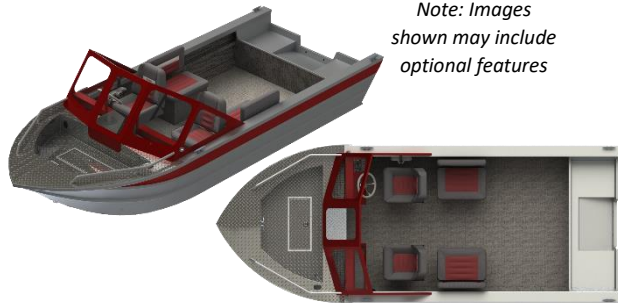

Inland Series: MY2023 205 RUSH

THUNDER JET

Base Boat Specifications

Length	20' 5"
L.O.A.	20' 5"
Beam Width	86"
Side Height	31"
Cockpit Depth	25"
Chine Width	69"
Minimum/Maximum HP	90 / 150
Max Persons Capacity	6
Fuel Capacity	27 USG
Motor Length	25"
Hull Deadrise	14 Degrees

Aluminum Thickness

Side	0.100" / 5052 Aluminum Alloy
Bottom	0.190" / 5086 Aluminum Alloy
Transom	0.160" / 5052 Aluminum Alloy

Basic Power

Mercury 90EXLPT EFI 4 stroke

Note: Does not include prop

Basic Trailer

Standard Interior Features

(2) Folding Seats on Pedestals w/ Locking Swivel
Adjustable Driver's Seat Slider
Open Glove Box
Sport Steering Wheel
Welded Passenger Grab Rail
Welded High Mount Windshield Grab Rails
Diamond Tread Bow Step w/ Storage Box
Under Dash Storage Trays
(2) Full Length Welded Side Storage Trays
(2) Cup Holders
Full Marine Carpeted Sound Dampening Side Walls
Premium Marine Vinyl Decking

Standard Color & Graphics

Color Matched Painted Dash & Windshield
Raised Domed Logos
Flat Vinyl Model Designators

Optional Features

Folding Top w/ Side & Aft Curtains
(2) Storage Box Bench Seats w/ Removable Backrests
Floor Storage Compartments
Washdown
Upgraded Fish Seats
Multiple Paint & Graphics Configurations
See Dealer for Additional Options