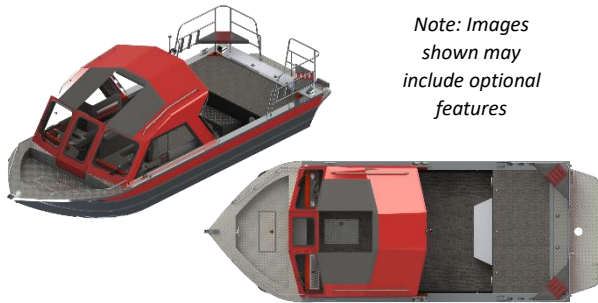

# THUNDER JET

Base Boat Specifications	<u>22</u>	<u>23</u>
Length	22'	23'
L.O.A.	24' 5"	25' 5"
Beam Width	102"	102"
Side Height	37"	37"
Cockpit Depth	27"	27"
Chine Width	75.5"	75.5"
Max Persons Capacity	8	9
Fuel Capacity	72 USG	72 USG
Hull Deadrise	14 Degrees	

*Note: Images shown may include optional features*

## Standard Power

Merc 6.2L V8 Jet ECT 370 HP w/ Closed Cooling System & Sand Trap  
Hamilton Jet 212 Axial Flow Jet Pump w/ JT Nozzle, Split Duct Reverse, Drive Line & Turbo Impeller

Conduit Under Bow Deck for Running Wiring  
High Pressure Wash Down System  
Marine Stereo w/ 4 Speakers  
Pantographic Self-Parking Driver & Passenger Side Windshield Wipers