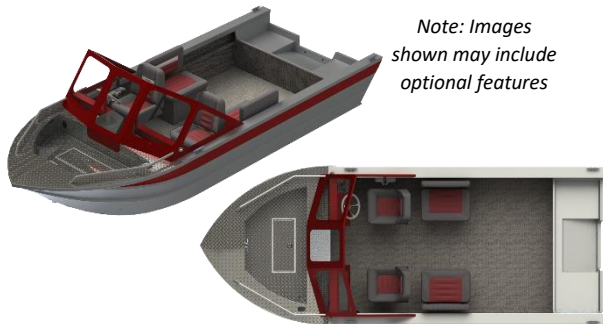

Inland Series: MY2024 186 RUSH

THUNDER JET

Base Boat Specifications

Length	18' 6"
L.O.A.	18' 6"
Beam Width	86"
Side Height	31"
Cockpit Depth	25"
Chine Width	69"
Minimum/Maximum HP	90 / 115
Max Persons Capacity	6
Fuel Capacity	27 USG
Motor Length	25"
Hull Deadrise	14 Degrees

Aluminum Thickness

Side	0.100" / 5052 Aluminum Alloy
Bottom	0.160" / 5086 Aluminum Alloy
Transom	0.160" / 5086 Aluminum Alloy

Basic Power

Mercury 90EXLPT EFI 4 stroke

Note: Does not include prop

Basic Trailer

Standard Rigging Features

Analog Tach, Fuel, Trim & Hour Meter Dash Instrumentation
Mechanical Throttle/Shift
No Feedback Single Cable Steering System
Switch Panel
Electric Horn
Dual USB Charger
LED Navigation Lights Package
Marine Wiring Harness w/ Water Tight Connections
Electric Bilge Pump w/ Auto Float Switch
Conduit Under Bow Deck for Running Wiring
Pantographic Self-Parking Driver Side Windshield Wiper

Standard Interior Features

(2) Folding Fish Seats on Pedestal w/ Locking Swivel
Adjustable Driver's Seat Slider
(2) Storage Box Bench Seats w/ Removable Backrests
Folding Canvas Top w/ Side Curtains, Aft Drop Curtain w/ Roll-up Center Door, Travel Boot and Heavy-Duty Square Tube Bows
Open Glove Box
Sport Steering Wheel
Welded Passenger Grab Rail
Welded High Mount Windshield Grab Rails
Diamond Tread Bow Step w/ Storage Box
Under Dash Storage Trays
(2) Full Length Welded Side Storage Trays
(2) Cup Holders
Full Marine Carpeted Sound Dampening Side Walls
Premium Marine Vinyl Decking